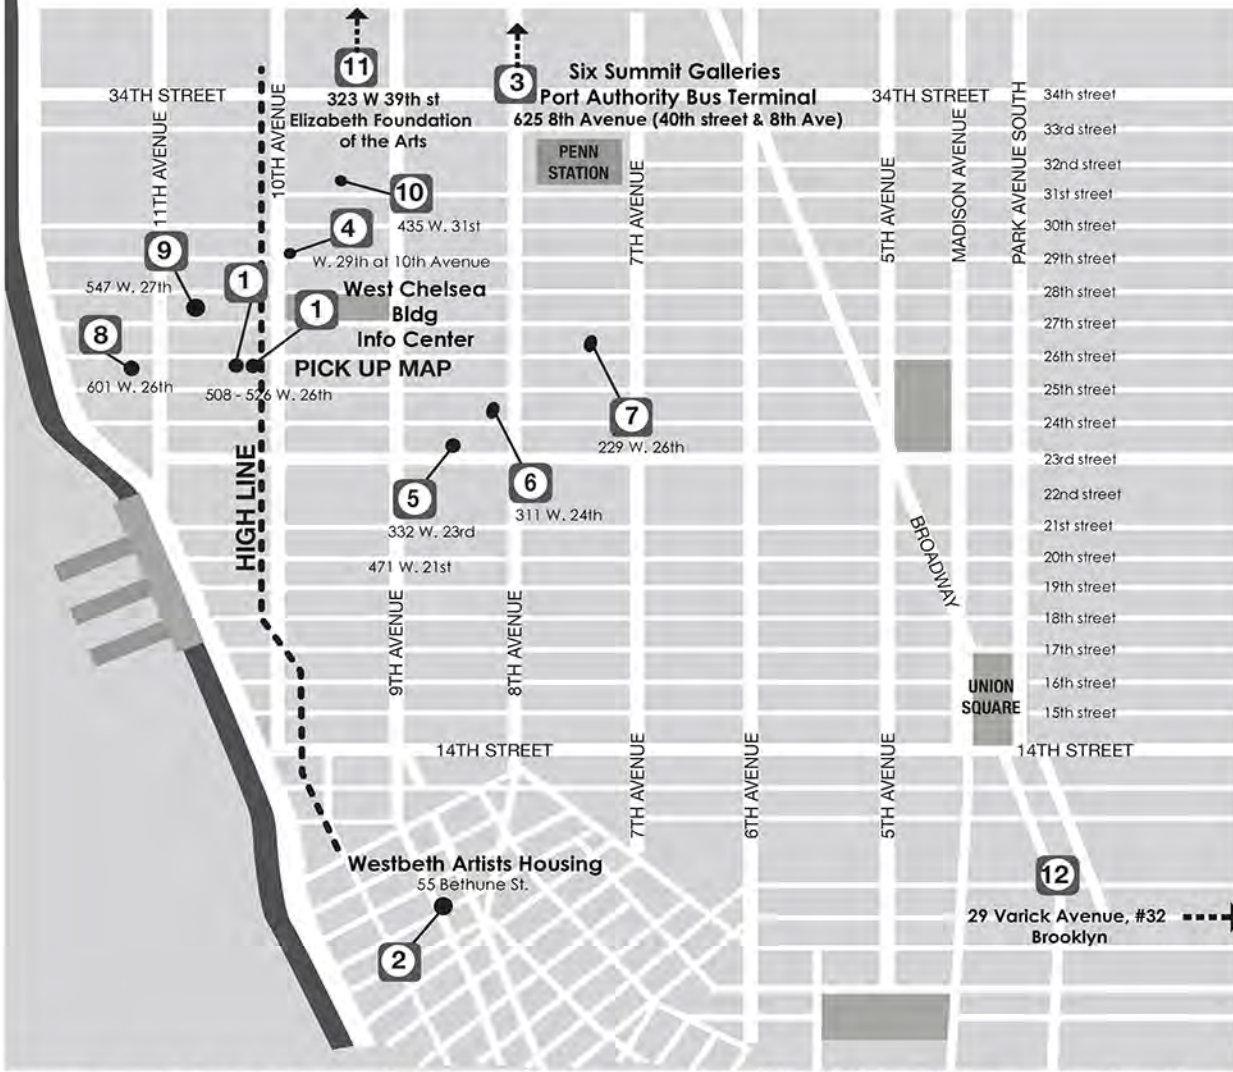

West Chelsea Artists

Open Studios™ May 20 -22, 2022

FRIEZE NEW YORK 2022 Edition

Friday, Saturday, Sunday, May 20-22, 2022, 12 - 6 P.M.

OUR SPONSORS

- Art Bridge - www.art-bridge.org
- ART511 Magazine - www.art511mag.com
- Art Introductions - www.artintroductions.com
- Visual AIDS - www.visualaids.org
- JACK'S WIFE FREDA
  www.jackswifefreda.com

www.westchelseaartists.com